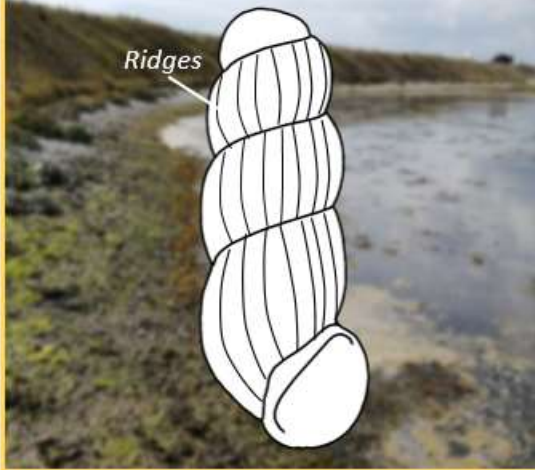

Little Ram's Horn (*Anisus vorticulus*)

   **Lake**
RED BLOOD AIR BREATHING RARE 10mm

Glass House Ram's Horn (*Gyraulus chinensis*)

   **Green houses**
RED BLOOD AIR BREATHING RARE 3mm

River Nerite
(*Theodoxus fluviatilis*)

   **River**
BLUE BLOOD BREATHING COMMON 10mm

Flat Valve Snail
(*Valvata cristata*)

   **Lake**
BLUE BLOOD BREATHING COMMON 3mm

Looping Snail
(*Truncatella subcylindrica*)

   **Salt marshes**
BLUE BLOOD AIR BREATHING RARE 3mm