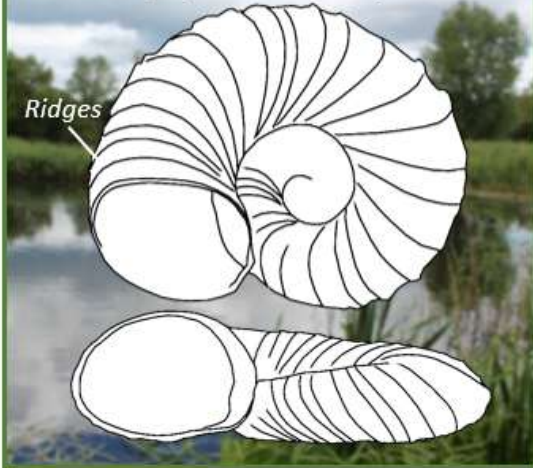

Nautilus Ram's Horn
(*Gyraulus crista*)

Pond
RED BLOOD AIR BREATHING COMMON 3mm

SPECIES CARD