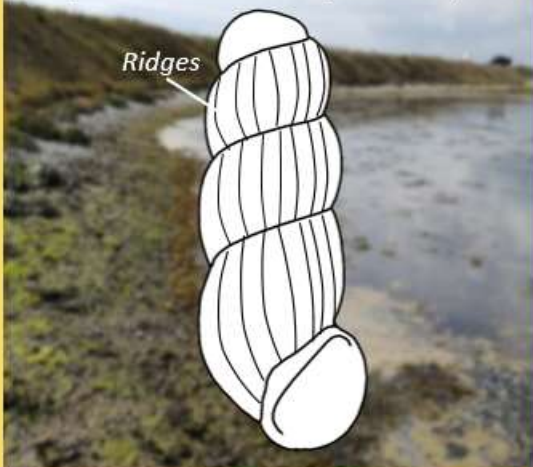

Chinese Mystery Snail
(*Cipangopaludina chinensis*)

   **Pond**
BLUE BLOOD WATER BREATHING RARE 30mm

SPECIES CARD

Little Ram's Horn
(*Anisus vorticulus*)

   **Lake**
RED BLOOD AIR BREATHING RARE 10mm

SPECIES CARD

Glass House Ram's Horn
(*Gyraulus chinensis*)

   **Green houses**
RED BLOOD AIR BREATHING RARE 3mm

SPECIES CARD

River Nerite
(*Theodoxus fluviatilis*)

   **River**
BLUE BLOOD WATER BREATHING COMMON 10mm

SPECIES CARD

Flat Valve Snail
(*Valvata cristata*)

   **Lake**
BLUE BLOOD WATER BREATHING COMMON 3mm

SPECIES CARD

Looping Snail
(*Truncatella subcylindrica*)

   **Salt marshes**
BLUE BLOOD AIR BREATHING RARE 3mm

SPECIES CARD